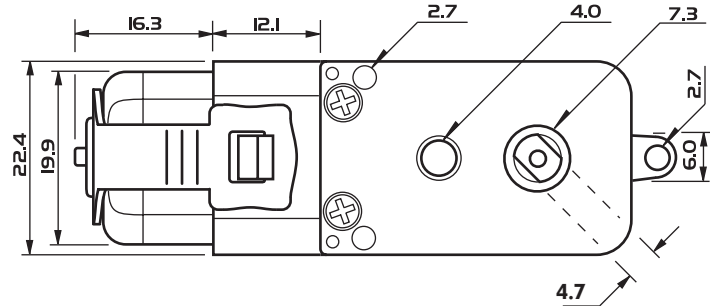

# In-Line Motor Mount

Web: [www.mindsetonline.co.uk](http://www.mindsetonline.co.uk)

Tel: 01992 716 052