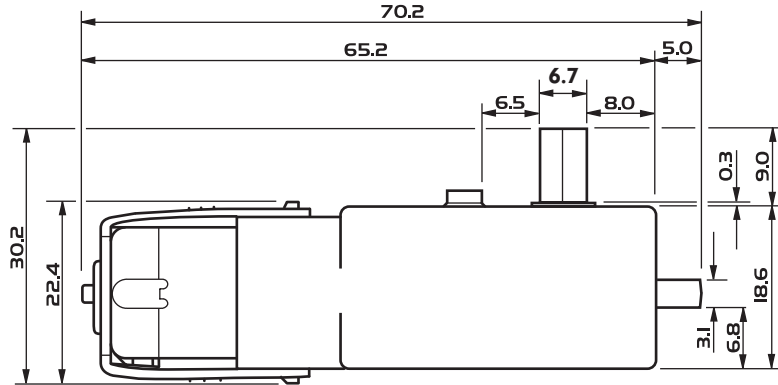

# In-Line Motor Mount

Web: [www.mindsetonline.co.uk](http://www.mindsetonline.co.uk)

Tel: 01992 716 052